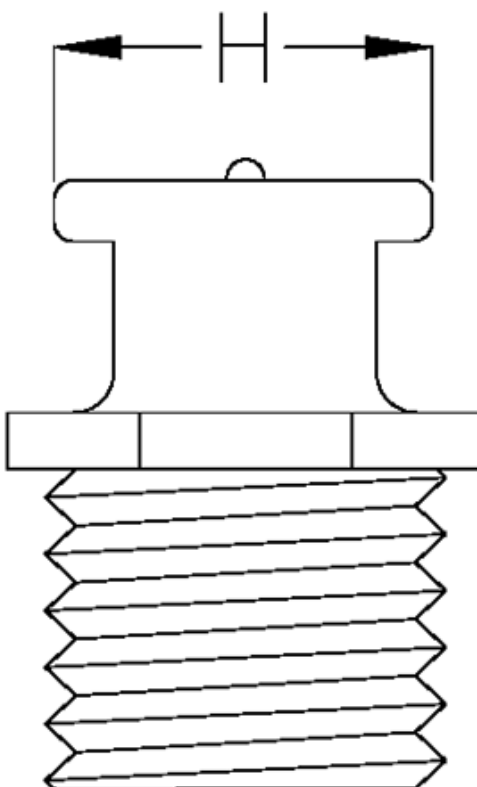

Article number: 53093204

Description: KLEE Button head lubrication nipple DIN 3404
M4 head \varnothing 10mm, M6x1,0

Measures

H = 22

Thread = M6x1,0